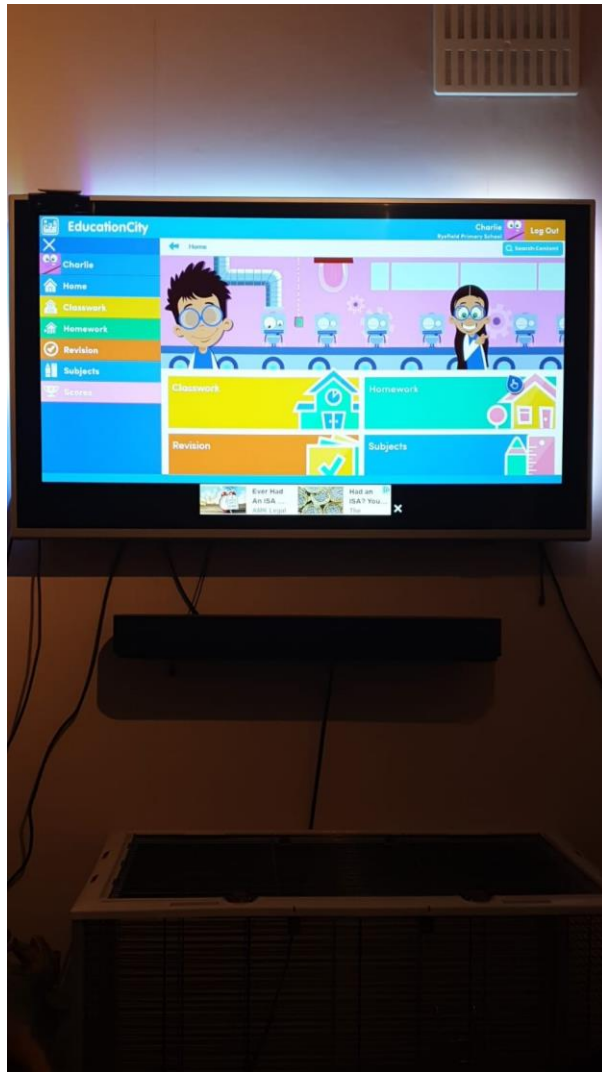

**Common browser functions:**

- To open a new browser window: Press the R2 button.
- To move to a previously opened window: Press the L2 button.
- To toggle Full-Screen mode on and off: Press the square button. The PS4 browser defaults to the desktop version of responsive websites.
- To zoom in on the active web page: Use the R3 button—activated by pressing down on the right-hand stick on your PS4 controller.
- To enter a URL/web address: First, press the R2 button to open a new window. Navigate to the address bar at the top of the page, labeled Enter URL, and tap the X button. The on-screen keyboard will now appear, prompting you to enter a web address. Once complete, press the R2 controller button to load the corresponding page.
- To perform a Google search: First, press the triangle button on your controller. The blinking cursor should now be visible in the search box and the on-screen keyboard should pop out directly under it. Enter your desired search words or terms and submit them by pressing the R2 button.

2 - Wonde accessed via a console.

At Ryefield, we use Wonde to login to multiple platforms. Parents and pupils must enter the following address into the console's browser <https://edu.wonde.com/login>

Once your child has logged into Wonde, they will see icons for many of the learning platforms that are available to your child. They will need to click on the icon that is labelled Classroom.

3 - Google Classroom via a console.

Upon loading their class page, your child will be able to access all of the uploaded resources. This includes links to external sites, worksheets, video tutorials, and recordings of live lessons. Your child now has complete access to all the resources available to support remote learning from home.

The user interface is similar to the desktop version and you can have multiple tabs open. File download and streaming are also supported, allowing you to enjoy multimedia with ease.

Notable Microsoft Edge features: