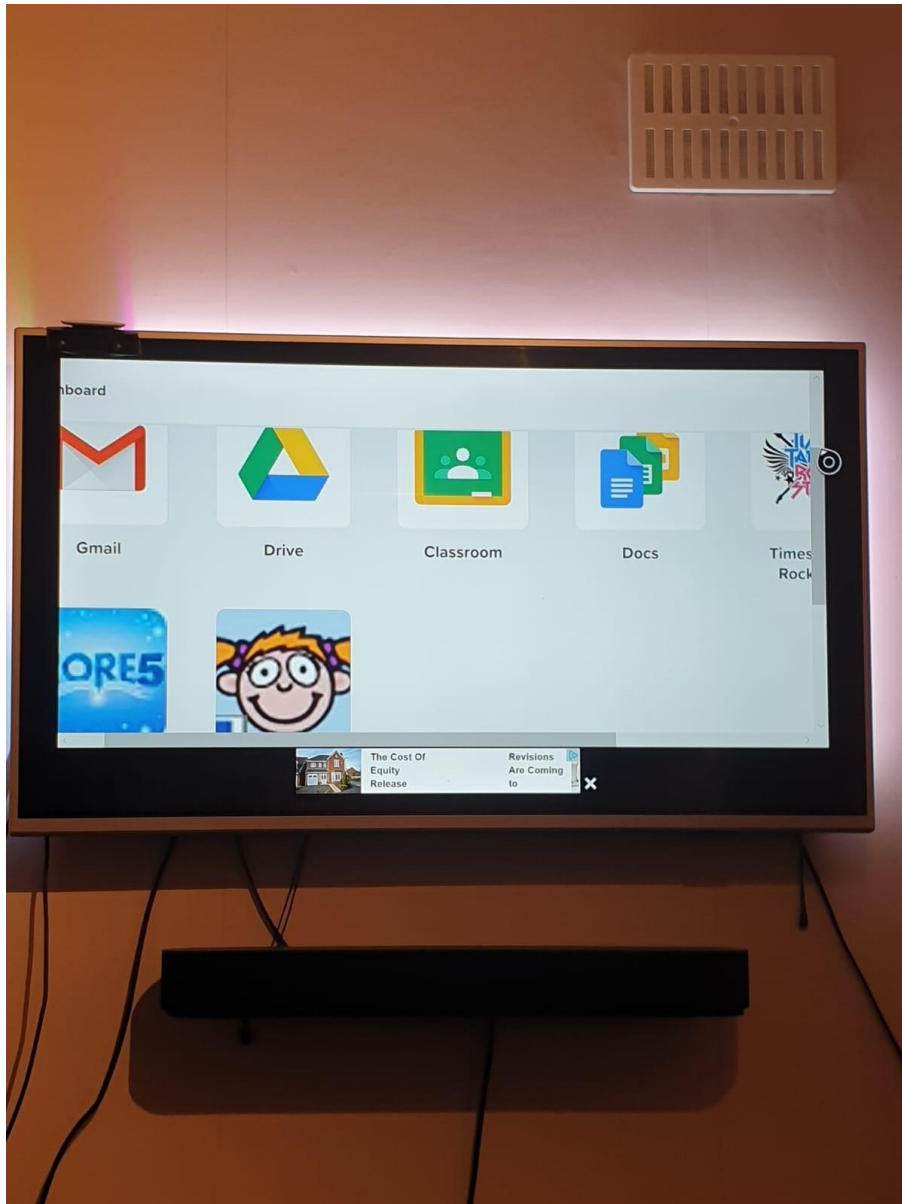

## PlayStation 4

*1 - The icon for the PS4's internet browser.*

The following is taken from [Lifewire's](#) console guide.

### **How to Open PS4 Browser**

Opening the PS4's web browser is quick and easy.

1. Power on your system until the PlayStation home screen is visible.

2. Navigate to the content area, which contains a row of large icons used to launch your games, applications, and other services.
3. Scroll to the right until the Internet Browser option is highlighted, accompanied by a www icon and a Start button. Open the browser by tapping the X button on your PS4 controller.

**Common browser functions:**

- To open a new browser window: Press the R2 button.
- To move to a previously opened window: Press the L2 button.
- To toggle Full-Screen mode on and off: Press the square button. The PS4 browser defaults to the desktop version of responsive websites.
- To zoom in on the active web page: Use the R3 button—activated by pressing down on the right-hand stick on your PS4 controller.
- To enter a URL/web address: First, press the R2 button to open a new window. Navigate to the address bar at the top of the page, labeled Enter URL, and tap the X button. The on-screen keyboard will now appear, prompting you to enter a web address. Once complete, press the R2 controller button to load the corresponding page.
- To perform a Google search: First, press the triangle button on your controller. The blinking cursor should now be visible in the search box and the on-screen keyboard should pop out directly under it. Enter your desired search words or terms and submit them by pressing the R2 button.

The user interface is similar to the desktop version and you can have multiple tabs open. File download and streaming are also supported, allowing you to enjoy multimedia with ease.

Notable Microsoft Edge features: