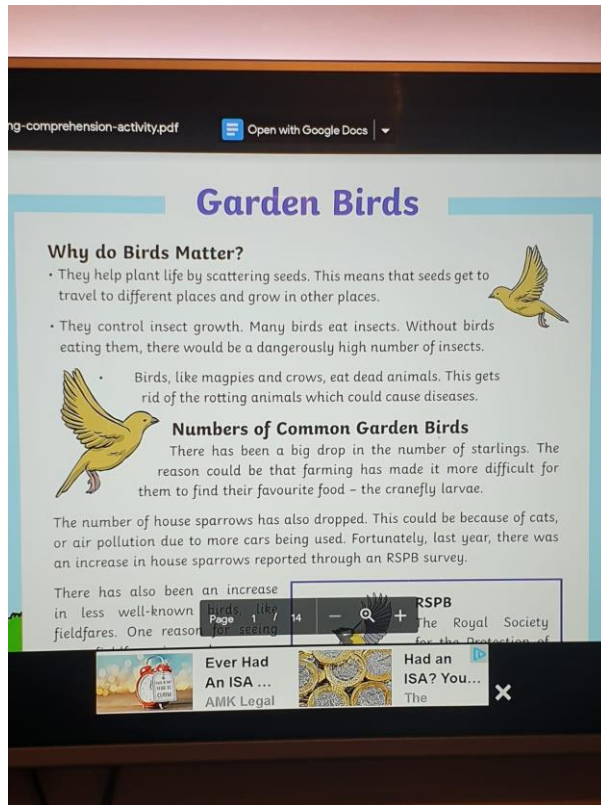

**Common browser functions:**

- To open a new browser window: Press the R2 button.
- To move to a previously opened window: Press the L2 button.
- To toggle Full-Screen mode on and off: Press the square button. The PS4 browser defaults to the desktop version of responsive websites.
- To zoom in on the active web page: Use the R3 button—activated by pressing down on the right-hand stick on your PS4 controller.
- To enter a URL/web address: First, press the R2 button to open a new window. Navigate to the address bar at the top of the page, labeled Enter URL, and tap the X button. The on-screen keyboard will now appear, prompting you to enter a web address. Once complete, press the R2 controller button to load the corresponding page.
- To perform a Google search: First, press the triangle button on your controller. The blinking cursor should now be visible in the search box and the on-screen keyboard should pop out directly under it. Enter your desired search words or terms and submit them by pressing the R2 button.

2 - Wonde accessed via a console.

At Ryefield, we use Wonde to login to multiple platforms. Parents and pupils must enter the following address into the console's browser <https://edu.wonde.com/login>

Once your child has logged into Wonde, they will see icons for many of the learning platforms that are available to your child. They will need to click on the icon that is labelled Classroom.

3 - Google Classroom via a console.

Upon loading their class page, your child will be able to access all of the uploaded resources. This includes links to external sites, worksheets, video tutorials, and recordings of live lessons. Your child now has complete access to all the resources available to support remote learning from home.