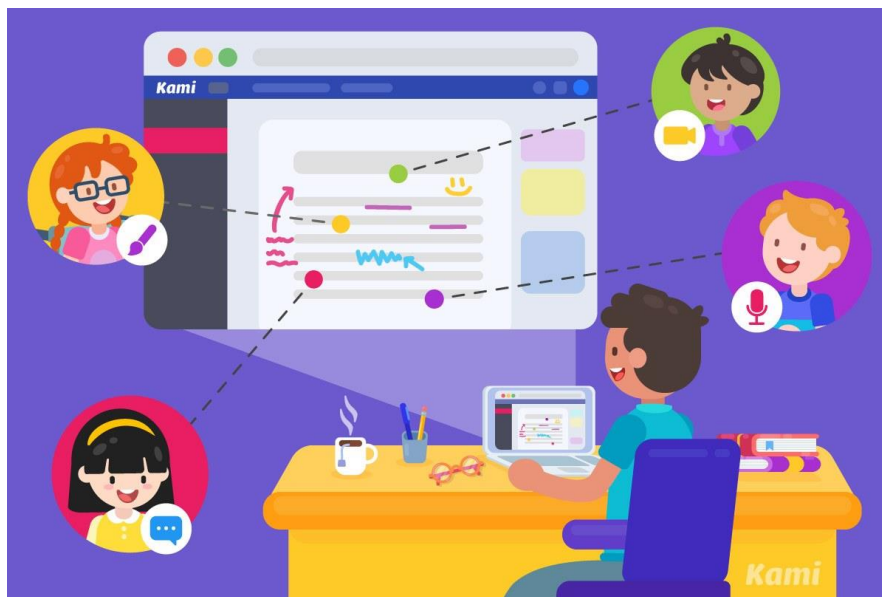

Remote Learning

With the advent of another lock down, schools and families once again find themselves in the challenging position of looking for laptops and tablets to access remote learning resources and live lessons. Families - irrespective of income - may find themselves competing for devices to enable the adults to work from home and siblings to access their school work. Whilst schools have been provided with a small supply of devices to be allocated support targeted and vulnerable families, many homes will have a cost effective sitting beneath their televisions in living rooms and bedrooms across the country: games consoles.