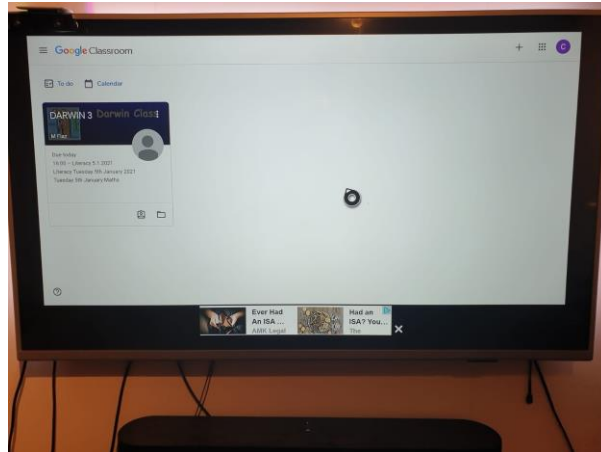

**Common browser functions:**

- To open a new browser window: Press the R2 button.
- To move to a previously opened window: Press the L2 button.
- To toggle Full-Screen mode on and off: Press the square button. The PS4 browser defaults to the desktop version of responsive websites.
- To zoom in on the active web page: Use the R3 button—activated by pressing down on the right-hand stick on your PS4 controller.
- To enter a URL/web address: First, press the R2 button to open a new window. Navigate to the address bar at the top of the page, labeled Enter URL, and tap the X button. The on-screen keyboard will now appear, prompting you to enter a web address. Once complete, press the R2 controller button to load the corresponding page.
- To perform a Google search: First, press the triangle button on your controller. The blinking cursor should now be visible in the search box and the on-screen keyboard should pop out directly under it. Enter your desired search words or terms and submit them by pressing the R2 button.

2 - Wonde accessed via a console.

At Ryefield, we use Wonde to login to multiple platforms. Parents and pupils must enter the following address into the console's browser <https://edu.wonde.com/login>

Once your child has logged into Wonde, they will see icons for many of the learning platforms that are available to your child. They will need to click on the icon that is labelled Classroom.